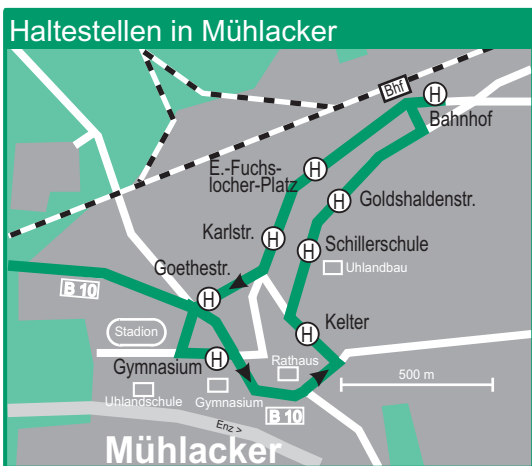

Mini-Fahrplan

gültig ab 9. Dezember 2018

Mühlacker - Enzberg

Buslinie 701, Stadtbahn S 5, RE

Hrsg.: STADTWERKE MÜHLACKER

Buslinie	Mühlacker						Enzberg					
	Abfahrt						Ankunft					
	Montag - Freitag											
701	7:18	7:23	7:27	7:30	7:32	7:37						
701	8:47	8:52	8:56	8:59	9:01	9:06	9:08					
701	9:47	9:52	9:56	9:59	10:01	10:06	10:08					
701	10:47	10:52	10:56	10:59	11:01	11:06	11:08					
701	12:15	12:05	12:22	12:25	12:27	12:32	12:34	Gym				
701	13:03	12:54	13:10	13:13	13:15	13:20	13:22	Gym				
701				13:28	13:30	13:35	13:37	Schultag				
701	13:49	13:39	13:56	13:59	14:01	14:06	14:08	Gym				
701	14:47	14:52	14:56	14:59	15:01	15:06	15:08					
701	15:48	15:53	15:57	16:00	16:02	16:07	16:08					
701	16:47	16:52	16:56	16:59	17:01	17:06	17:08					
701	17:47	17:52	17:56	17:59	18:01	18:06	18:08					
701	18:47	18:52	18:56	18:59	19:01	19:06	19:08					

Stadtbahn (S5) und Regional-Express-Verbindungen, Fahrzeit nach Enzberg 4 Minuten

Mo-Fr, Mühlacker ab: 5:37, 6:01, 6:28, 7:02, 7:14, 7:29, 7:37, 8:01, 8:32, 9:02, 9:32, 10:00, 10:32, 11:02, 11:32, 12:00, 12:32, 13:02, 13:32, 14:00, 14:32, 15:02, 15:32, 16:00, 16:32, 17:02, 17:32, 18:00, 18:32, 19:02, 19:32, 20:01, 20:32, 21:02, 22:01, 23:03, 0:02, 0:45(1), 1:02