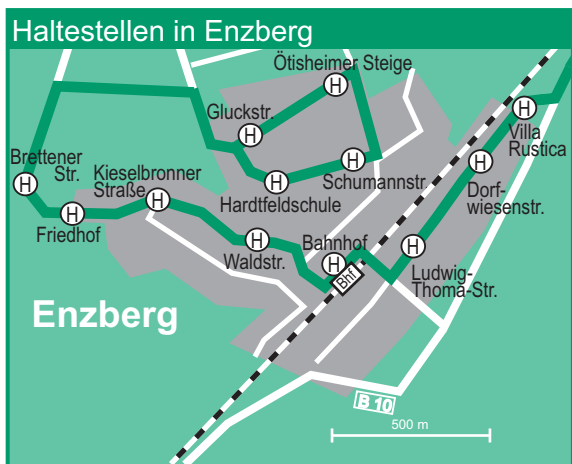

Bus- linie	Enzberg							Mühlacker	
	Montag - Freitag								
701	6:14	6:16	6:22	6:25	6:26	6:31	6:37		
701	6:50	6:52	6:58	7:01	7:02	7:07	7:13		
701	7:42	7:44	7:50	7:53	7:54	7:59	8:05		
701	9:06	9:16	9:22	9:25	9:26	9:31	9:37		
701	10:06	10:16	10:22	10:25	10:26	10:31	10:37		
701	11:06	11:16	11:22	11:25	11:26	11:31	11:37		
701	12:32	12:34	12:40	12:43	12:44	12:50	12:56		
701	13:35	13:37	13:43	13:46	13:47	13:52	13:58		
701	14:06	14:16	14:22	14:25	14:26	14:31	14:37		
701	15:06	15:16	15:22	15:25	15:26	15:31	15:37		
701	16:07	16:16	16:22	16:25	16:26	16:31	16:37		
701	17:06	17:16	17:22	17:25	17:26	17:31	17:37		
701	18:06	18:16	18:22	18:25	18:26	18:31	18:37		

Stadtbahn (S5) und Regional-Express-Verbindungen, Fahrzeit nach Mühlacker 4 Minuten

Mo-Fr, Enzberg ab: 4:30, 5:01, 5:41, 6:14, 6:25, 6:52, 7:19, 7:45, 8:21, 8:51, 9:21, 9:51, 10:21, 10:51, 11:21, 11:51, 12:21, 12:51, 13:21, 13:51, 14:21, 14:51, 15:21, 15:51, 16:22, 16:51, 17:15, 17:22, 17:51, 18:21, 18:51, 19:21, 19:51, 20:21, 20:48, 21:51, 22:56, 23:52, 1:13(1)

Sa, Enzberg ab: 5:41, 6:14, 6:48, 7:51, 8:51, 9:22, 9:51, 10:51, 11:22, 11:51, 12:52, 13:22, 13:51, 14:51, 15:21, 15:51, 16:51, 17:21, 17:51, 18:51, 19:21, 19:51, 20:21, 20:48, 21:51, 22:56, 23:52, 1:13(w)

So, Enzberg ab: 5:41, 6:14, 6:48, 7:51, 8:51, 9:22, 9:51, 10:51, 11:22, 11:51, 12:51, 13:22, 13:51, 14:51, 15:21, 15:51, 16:51, 17:21, 17:51, 18:51, 19:21, 19:51, 20:21, 20:48, 21:51, 22:56, 23:52, 1:13(1)

(1): nur Nächte Freitag/Samstag und in Nächten auf Feiertage/Sonntage, nicht in Nacht vom 24. auf 25.12.

w: nicht in Nacht vom 24. auf 25.12.

Am 24. und 31.12. Verkehr wie samstags

Alle Angaben ohne Gewähr, Aushangfahrpläne beachten

Hinweise:

Internet www.stadtbus-muehlacker.info
E-Mail stadtbus@stadtwerke-muehlacker.de
Infotelefon Stadtbus Mühlacker Tel. 07041/876-444
Firma Klingel, Weil der Stadt (701) Tel. 07033/539450
Firma Seiz, Vaihingen/Enz (701) Tel. 07042/98031
AVG (Stadtbahn) Tel. 0721/6107-5885
VPE-Fahrplanauskunft Tel. 07231/392288

Weitere Bus- und Bahnverbindungen finden Sie im Internet unter www.vpe.de und in den Mini-Fahrplänen der Stadtwerke Mühlacker, die unter www.stadtbus-muehlacker.de und in der Danziger Str. 17 in Mühlacker erhältlich sind.

Hrsg.: Stadtwerke Mühlacker, Danziger Str. 17, 75417 Mühlacker
Konzeption und Gestaltung: ES Konzepte, Pfälzerstr. 29, 75177 Pforzheim

Nach Maulbronn mit dem Klosterstadt-Express
sonn- und feiertags, 1.5. bis 20.10.2019
Direktverbindung von Enzberg ab 10:16
zurück ab 10:34, 11:34, 13:34, 14:34, 15:34, 16:34 und 17:28
zurück (ab 9.6.2019) ab 12:04, 14:04, 15:04, 16:04, 17:28
An besonderen Markttagen Sonderverkehr